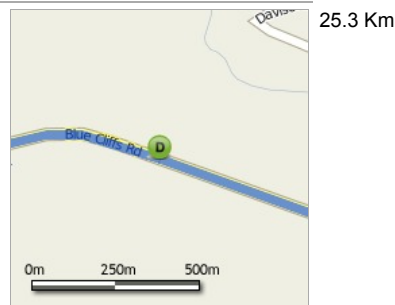

4. Starting from **Grays Crossing Road, Saint Andrews, Canterbury**, go **south west** on **Grays Crossing Rd**

5. After 0.8 Km go **right** onto **Esk Valley Rd**

6.1 Km

6. After 10.6 Km go **left** onto **Back Line Rd**

16.7 Km

7. Continue for 0.6 Km along **Back Line Rd** to **Back Line Rd, Southburn, Canterbury**

17.4 Km

C Back Line Rd, Southburn, Canterbury

8. Starting from **Back Line Rd, Southburn, Canterbury**, go **west** on **Back Line Rd**

9. After 3.1 Km go **right** onto **Blue Cliffs Rd**

20.5 Km

10. Continue for 4.8 Km along **Blue Cliffs Rd** to **Blue Cliffs Rd, Southburn, Canterbury**

25.3 Km

D Blue Cliffs Rd, Southburn, Canterbury

11. Starting from **Blue Cliffs Rd, Southburn, Canterbury**, go **east** on **Blue Cliffs Rd**

12. Continue for 14.3 Km along **Blue Cliffs Rd** to **St Andrew's School (Timaru), 21 Bluecliffs Road, Saint Andrews, Canterbury**

39.6 Km

E St Andrew's School (Timaru), 21 Bluecliffs Road, Saint Andrews, Canterbury