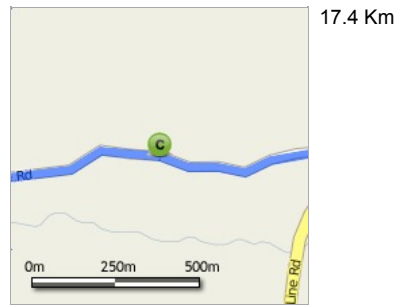

4. Starting from **Grays Crossing Road, Saint Andrews, Canterbury**, go **south west** on **Grays Crossing Rd**

5. After 0.8 Km go **right** onto **Esk Valley Rd**

6.1 Km

6. After 10.6 Km go **left** onto **Back Line Rd**

16.7 Km

7. Continue for 0.6 Km along **Back Line Rd** to **Back Line Rd, Southburn, Canterbury**

17.4 Km

C Back Line Rd, Southburn, Canterbury

8. Starting from **Back Line Rd, Southburn, Canterbury**, go **west** on **Back Line Rd**

9. After 3.1 Km go **right** onto **Blue Cliffs Rd**

20.5 Km

10. Continue for 4.8 Km along **Blue Cliffs Rd** to **Blue Cliffs Rd, Southburn, Canterbury**

25.3 Km

D Blue Cliffs Rd, Southburn, Canterbury

11. Starting from **Blue Cliffs Rd, Southburn, Canterbury**, go **east** on **Blue Cliffs Rd**

12. Continue for 14.3 Km along **Blue Cliffs Rd** to **St Andrew's School (Timaru), 21 Bluecliffs Road, Saint Andrews, Canterbury**

39.6 Km

E St Andrew's School (Timaru), 21 Bluecliffs Road, Saint Andrews, Canterbury