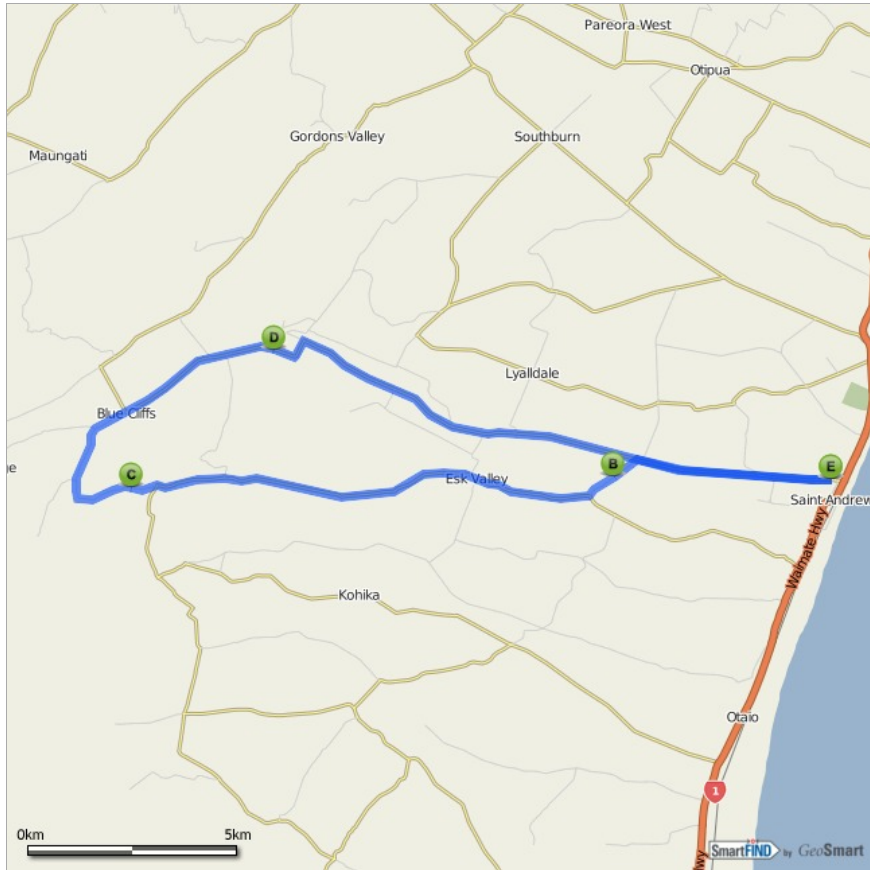

Directions to St Andrew's School (Timaru), 21 Bluecliffs Road, Saint Andrews, Canterbury
39.6 Km - about 55 mins

A St Andrew's School (Timaru), 21 Bluecliffs Road, Saint Andrews, Canterbury

1. Starting from **St Andrew's School (Timaru), 21 Bluecliffs Road, Saint Andrews, Canterbury**, go west on **Blue Cliffs Rd**

2. After 4.7 Km go **left** onto **Grays Crossing Rd**

4.7 Km

3. Continue for 0.7 Km along **Grays Crossing Rd** to **Grays Crossing Road, Saint Andrews, Canterbury**

5.4 Km

B Grays Crossing Road, Saint Andrews, Canterbury

4. Starting from **Grays Crossing Road, Saint Andrews, Canterbury**, go **south west** on **Grays Crossing Rd**

5. After 0.8 Km go **right** onto **Esk Valley Rd**

6.1 Km

6. After 10.6 Km go **left** onto **Back Line Rd**

12. Continue for 14.3 Km along **Blue Cliffs Rd** to **St Andrew's School (Timaru), 21 Bluecliffs Road, Saint Andrews, Canterbury**

39.6 Km

E St Andrew's School (Timaru), 21 Bluecliffs Road, Saint Andrews, Canterbury