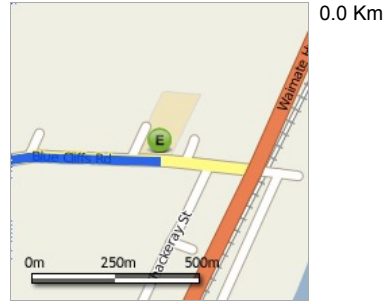

Directions to St Andrew's School (Timaru), 21 Bluecliffs Road, Saint Andrews, Canterbury
39.6 Km - about 55 mins

A St Andrew's School (Timaru), 21 Bluecliffs Road, Saint Andrews, Canterbury

1. Starting from **St Andrew's School (Timaru), 21 Bluecliffs Road, Saint Andrews, Canterbury**, go west on **Blue Cliffs Rd**

2. After 4.7 Km go **left** onto **Grays Crossing Rd**

4.7 Km

3. Continue for 0.7 Km along **Grays Crossing Rd** to **Grays Crossing Road, Saint Andrews, Canterbury**

5.4 Km

B Grays Crossing Road, Saint Andrews, Canterbury

4. Starting from **Grays Crossing Road, Saint Andrews, Canterbury**, go **south west** on **Grays Crossing Rd**

5. After 0.8 Km go **right** onto **Esk Valley Rd**

6.1 Km

6. After 10.6 Km go **left** onto **Back Line Rd**

12. Continue for 14.3 Km along **Blue Cliffs Rd** to **St Andrew's School (Timaru), 21 Bluecliffs Road, Saint Andrews, Canterbury**

39.6 Km

E St Andrew's School (Timaru), 21 Bluecliffs Road, Saint Andrews, Canterbury