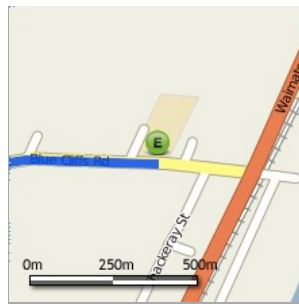

These directions are for planning purposes only. You may find that construction projects, traffic, or other events may cause road conditions to differ from the map results.

© 2012 GeoSmart